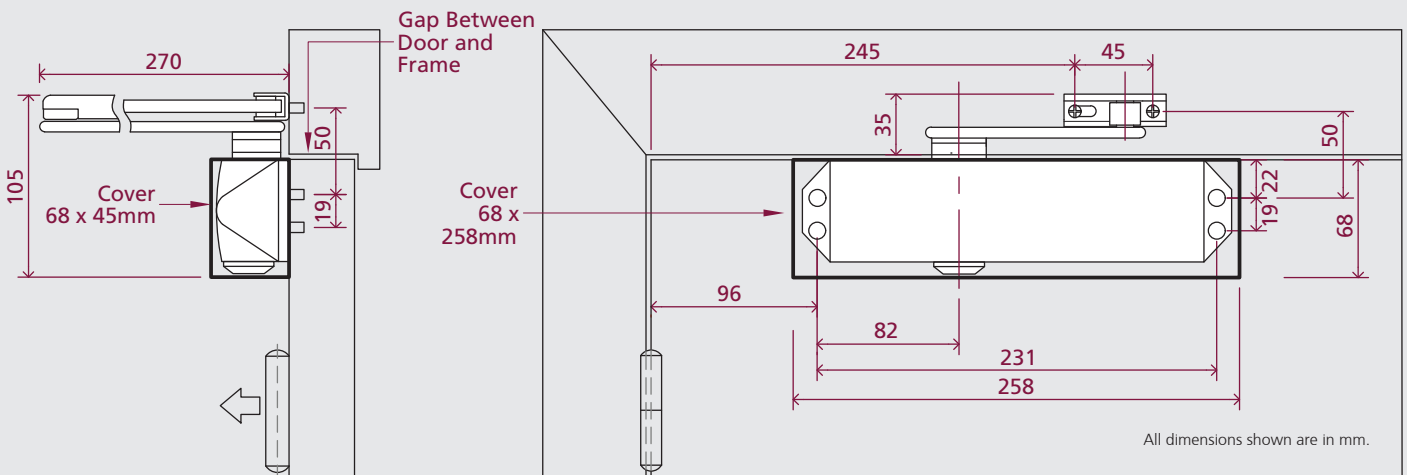

For fitting instructions see website