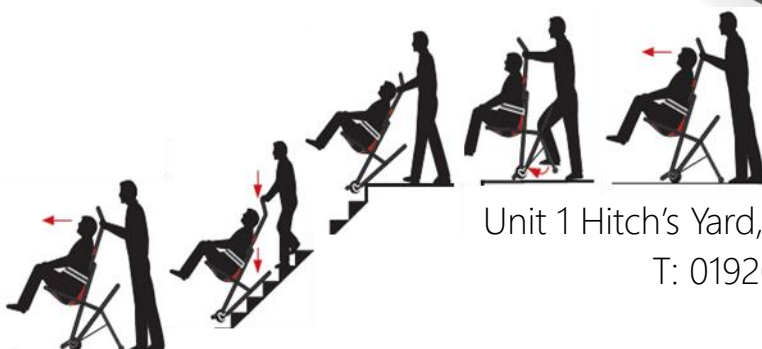

- Designed and manufactured in the UK
- Folds flat for wall mounting
- Wheelchair and downstairs transportation
- One of the lightest evacuation chairs available at just 9.5Kg
- Easy to operate
- Telescopic handle with automatic non-pinch clips
- Adjustable headrest /back support
- Double sided fast adjusting waist belt
- Friction controlled high resistance V belts
- Lockable rear wheels
- Includes dust cover and wall bracket
- TUV Approved

Stored:

Height 1050mm Width 520mm Depth 210mm

Deployed:

Height 1380mm Width 520mm Depth 810mm

Safe working load:

182kg / 28.6st / 400lbs

Stair type / angle:

Straight /28-40 degrees