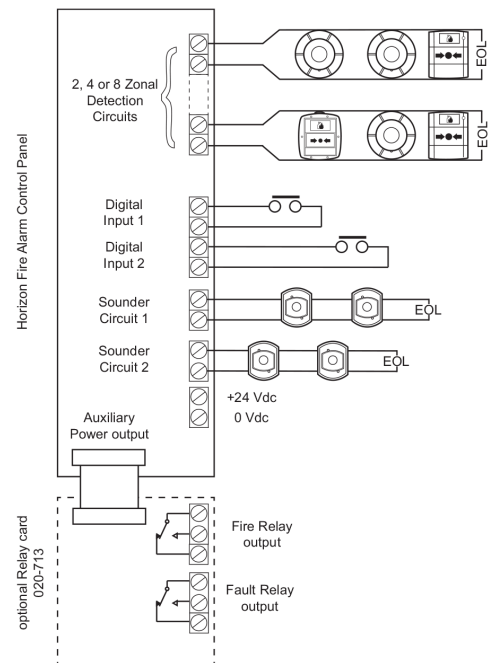

Horizon Range

2, 4 & 8 Zone Conventional Fire Alarm Control Panels

The Horizon series of conventional control panels has been developed to provide a simple and reliable solution to the demands of today's fire detection solutions.

The Horizon range has been designed with both installer and end users requirements in mind.

For installers, Horizon offers an out of the box and on the wall solution. A combination of quick installation, an enhanced feature set and advanced programming allows installers to quickly and simply meet the demands of the user. Equipped with configurable class change inputs, coincidence detection, programmable delays to allow alarm verification and the facility to interface to larger house alarm systems. For end users, clear visible indications, easy to operate functions and a big red key to activate the control buttons, make for simple and unambiguous operation.

Engineered and built to the same high standard as all Morley-IAS control panels, the Horizon system forms an essential part of any fire alarm solution.

The Horizon series of conventional control panels has been designed for use in small to medium commercial environments. It is specially suitable for Garages, Retail Units, Shops, Restaurants, Doctor's Surgeries, Public Offices and Nursery Schools.

KEY FEATURES

- Simple, user friendly design
- Simple to install
- Intuitive to use
- 2, 4 or 8 Zones
- Walk test
- Enhanced feature set
- Multilingual text inserts
- Designed to comply with EN54 part 2 and part 4