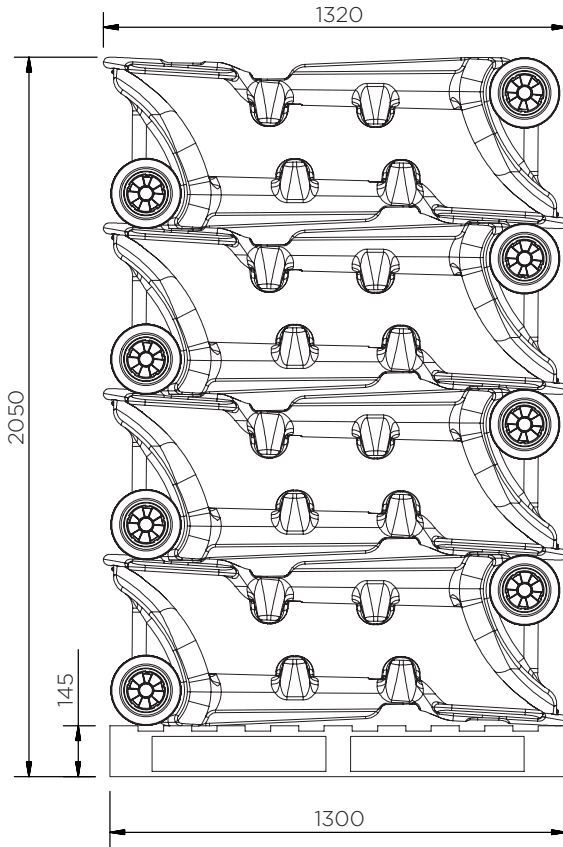

FireKart - Fire extinguisher trolley

Technical Data

WEX01-CORE

Pieces per pallet	16
20' container	128
40' high cube container	288
13.6 m trailer	352

The information is to our best knowledge true and accurate but all recommendations or suggestions are made without guarantee.