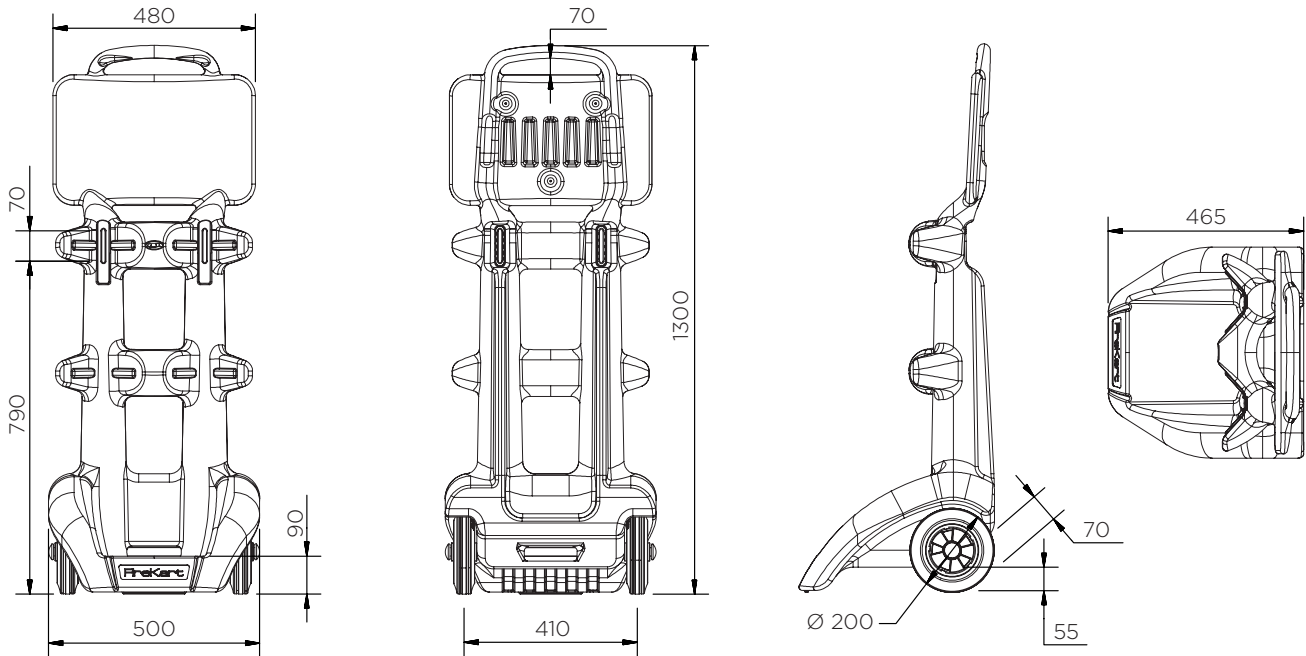

# FireKart - Fire extinguisher trolley

Technical Data

JHSA1

JRHB

JPFB1

JPBL1

	Colour options	H x W x D (mm)	Weight (kg)	Extinguisher (kg)	Alarm*	Bucket*
WEX01-CORE	●	1300 x 500 x 465	11	2 x 12	JSSA1 / JRHB	JPFB1 / JPBL1

# FireKart - Fire extinguisher trolley

Technical Data

Max. combined extinguisher weight: 30 kg

## WEX01-CORE

Pieces per pallet	16
20' container	128
40' high cube container	288
13.6 m trailer	352

The information is to our best knowledge true and accurate but all recommendations or suggestions are made without guarantee.