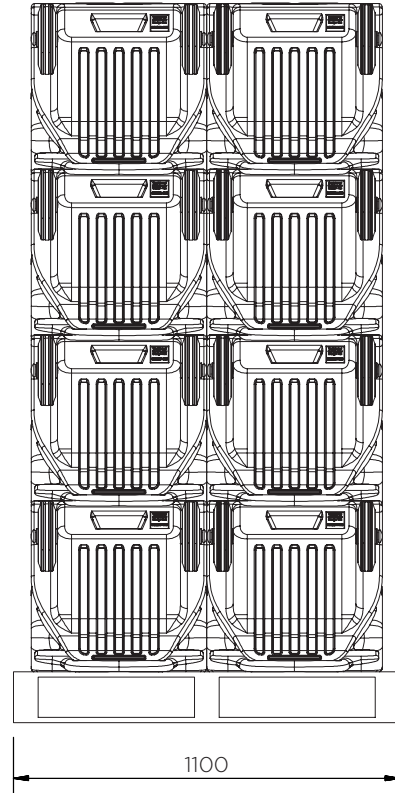

FireKart - Fire extinguisher trolley

Technical Data

WEX01-CORE

Pieces per pallet	16
20' container	128
40' high cube container	288
13.6 m trailer	352

The information is to our best knowledge true and accurate but all recommendations or suggestions are made without guarantee.