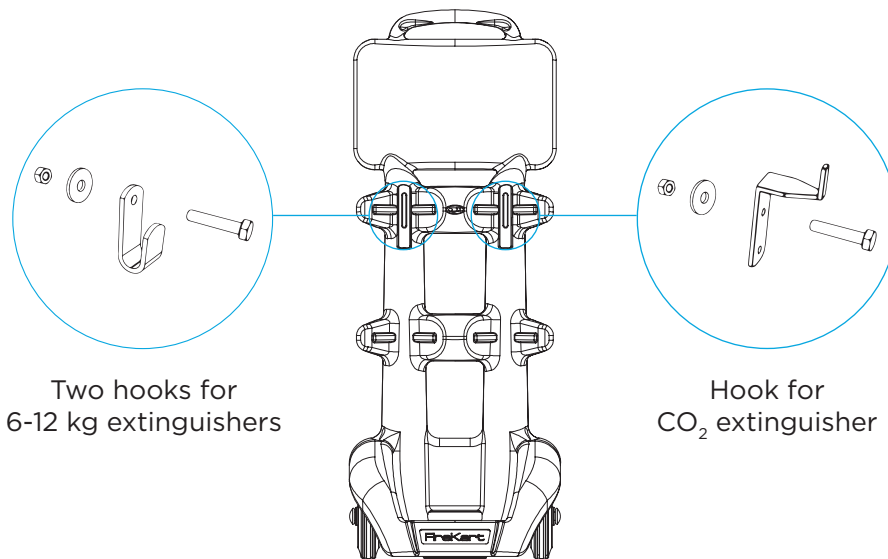

FireKart - Fire extinguisher trolley

Technical Data

Max. combined extinguisher weight: 30 kg