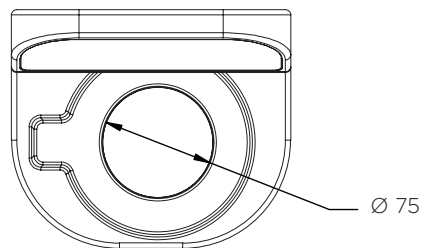

Fire Extinguisher Stand (JFP8)

Technical Data