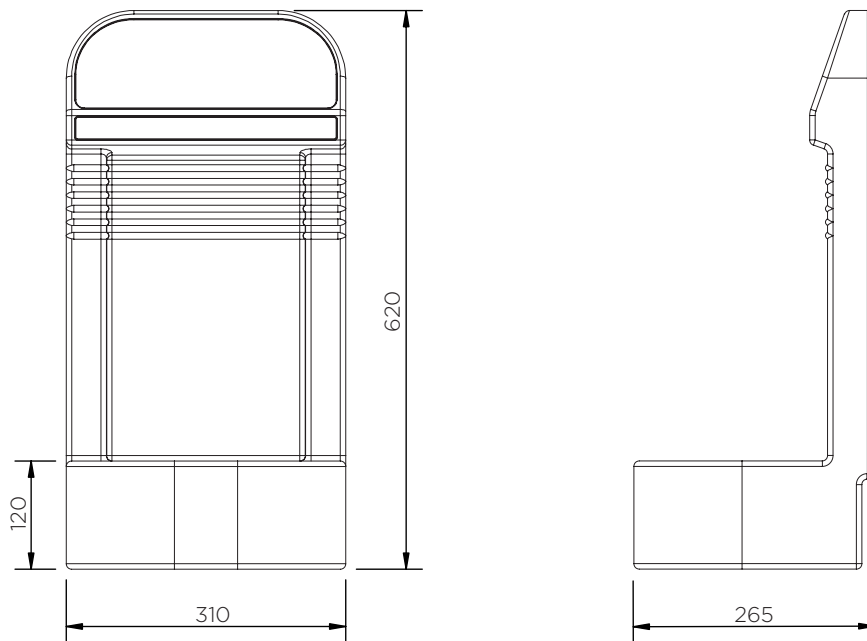

Fire Extinguisher Stand (JFP8)

Technical Data