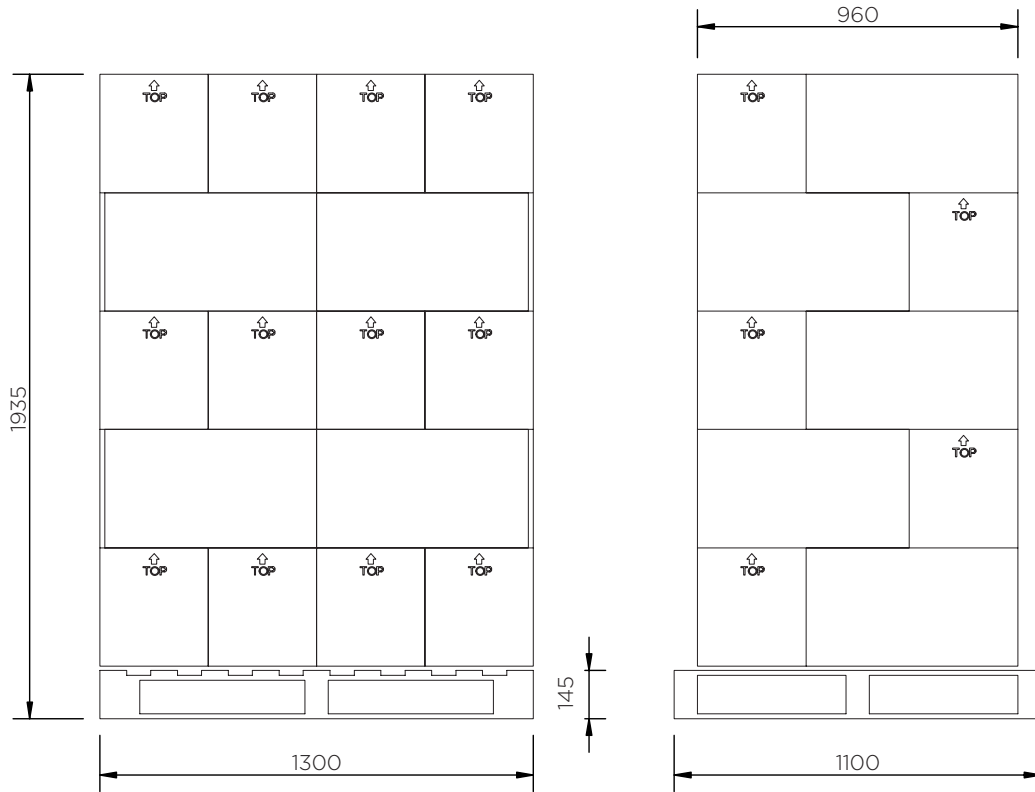

Fire Extinguisher Stand (JFP8)

Technical Data

JFP8 | JFP8-MG10

Pieces per box	2
Pieces per pallet	60
20' container	480
40' high cube container	1080
13.6 m trailer	1200

The information is to our best knowledge true and accurate but all recommendations or suggestions are made without guarantee.