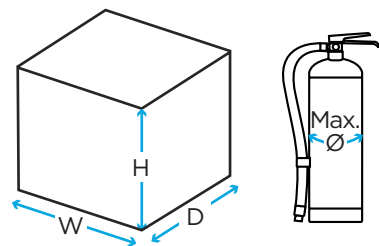

# Fire Extinguisher Stand (JFP8)

Technical Data

	Colour	H x W x D (mm)	Max. Ø (mm)	Weight (kg)	Optional accessory*
JFP8	●	620 x 310 x 265	195	2.5	JFPINSERT
JFP8-MG10	●				

\*A stand insert to accommodate extinguishers with a maximum diameter of 165 mm.